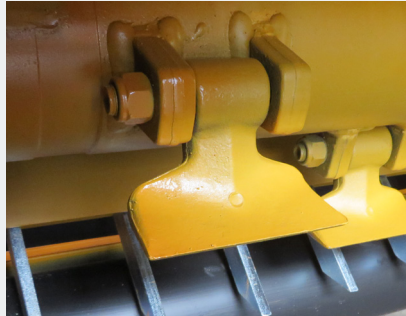

VINEYARD / ORCHARD MULCHER

FARMGARD 

TFB-Y

40-110 HP

Vineyard / Orchard Mulcher for tractors from 40 to 110 hp, ideal for prunings up to 80mm in diameter. New Zealand's most popular vineyard and orchard mulcher.

2300 RPM high speed rotor with fully enclosed bearings

Automatic belt adjuster

Forged and cast counter combs

Double curved hammer flail and heavy duty lug

Manual side shift (optional hydraulic)

159 diameter adjustable rear roller

Features:

- Rear pruning retention rakes
- 159 diameter adjustable rear roller
- Fixed or floating top link hole
- Automatic belt adjuster
- Double skin chassis for rigidity and protection of outer skin
- Drop forged flail lugs for extra strength and durability
- Double row self-aligning bearings for greater support and reliable performance
- Enclosed bearings for maximum protection from foreign objects and moisture
- Dual internal counter combs for fine mulch