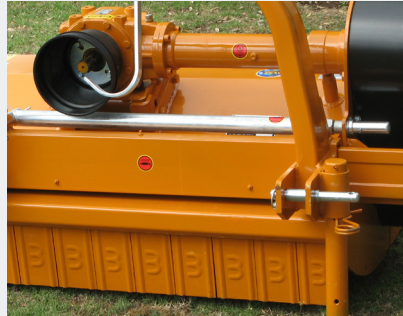

VINEYARD / ORCHARD MULCHER

FARMGARD 

TFB-Y

40-110 HP

Vineyard / Orchard Mulcher for tractors from 40 to 110 hp, ideal for prunings up to 80mm in diameter. New Zealand's most popular vineyard and orchard mulcher.

2300 RPM high speed rotor with fully enclosed bearings

Automatic belt adjuster

Forged and cast counter combs

Double curved hammer flail and heavy duty lug

Manual side shift (optional hydraulic)

159 diameter adjustable rear roller

Features:

- Rear pruning retention rakes
- 159 diameter adjustable rear roller
- Fixed or floating top link hole
- Automatic belt adjuster
- Double skin chassis for rigidity and protection of outer skin
- Drop forged flail lugs for extra strength and durability
- Double row self-aligning bearings for greater support and reliable performance
- Enclosed bearings for maximum protection from foreign objects and moisture
- Dual internal counter combs for fine mulch

OPTIONS:

- Central mount
- Front chains
- Hydraulic side shift
- Heavy duty riding skids
- Rear castoring wheels

						
	cm	cm	HP	kg	Nr	
TFB-Y 100	120	100	685, 315 315, 685	40 - 110	525	10
TFB-Y 120	140	120	685, 315 315, 885 875, 525	40 - 110	560	12
TFB-Y 140	160	140	355, 1045 875, 725	50 - 110	610	12
TFB-Y 160	180	160	355, 1245 875, 925	50 - 110	660	14
TFB-Y 180	200	180	355, 1445 875, 1125	50 - 110	700	16
TFB-Y 200	220	200	355, 1645	50 - 110	740	18
TFB-Y 220	240	220	1040, 1160 520, 1680	60 - 110	790	20