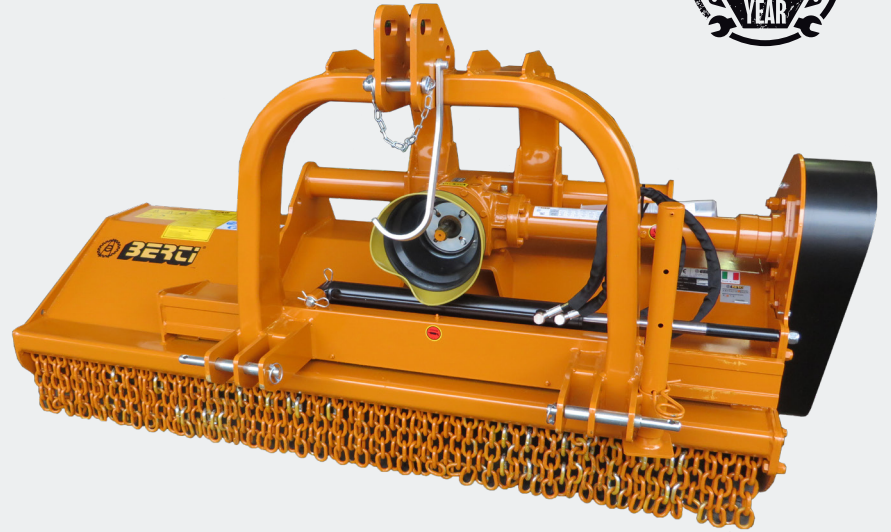

VINEYARD / ORCHARD MULCHER

FARMGARD 

TFB-M

70 - 150 HP

Heavy duty vineyard/orchard mulcher for tractors from 70 to 150 hp. Heavy duty mega flail for mulching prunings up to 100mm in diameter. Robust construction for the most demanding horticultural conditions.

2300 RPM high speed rotor with fully enclosed bearings

Automatic belt adjuster

Rear pruning rakes

2.4 kg heavy duty hammer flail and lug

Double headstock support

194 diameter adjustable rear roller

Features:

- 150 hp rated gearbox
- Dual linkage (category one/two) with fixed or floating top link hole
- Sliding offset headstock (manual side shift)
- Dual headstock struts
- Integrated over-run clutch
- Height adjustable 194mm diameter rear roller with scraper
- 2.4kg MP-0794 hammer flail with 20mm flail bolt
- Automatic belt adjuster
- Double chassis
- Pruning rakes
- Internal counter combs
- Heavy duty mega 159mm diameter rotor
- Fully enclosed body
- Front flaps

OPTIONS:

- Front chains
- Hydraulic side shift
- Heavy duty riding skirts
- Rear castoring wheels

	cm	cm		HP	kg	Nr
TFB-M 180	200	180	956, 844 434 1366 1046, 954	70 - 110	875	16
TFB-M 200	220	200	524 1476 1046, 1154	70 - 150	990	18
TFB-M 220	240	220	524 1676 1046, 1454	70 - 150	1050	20
TFB-M 250	270	250	524 1976	70 - 150	1125	22